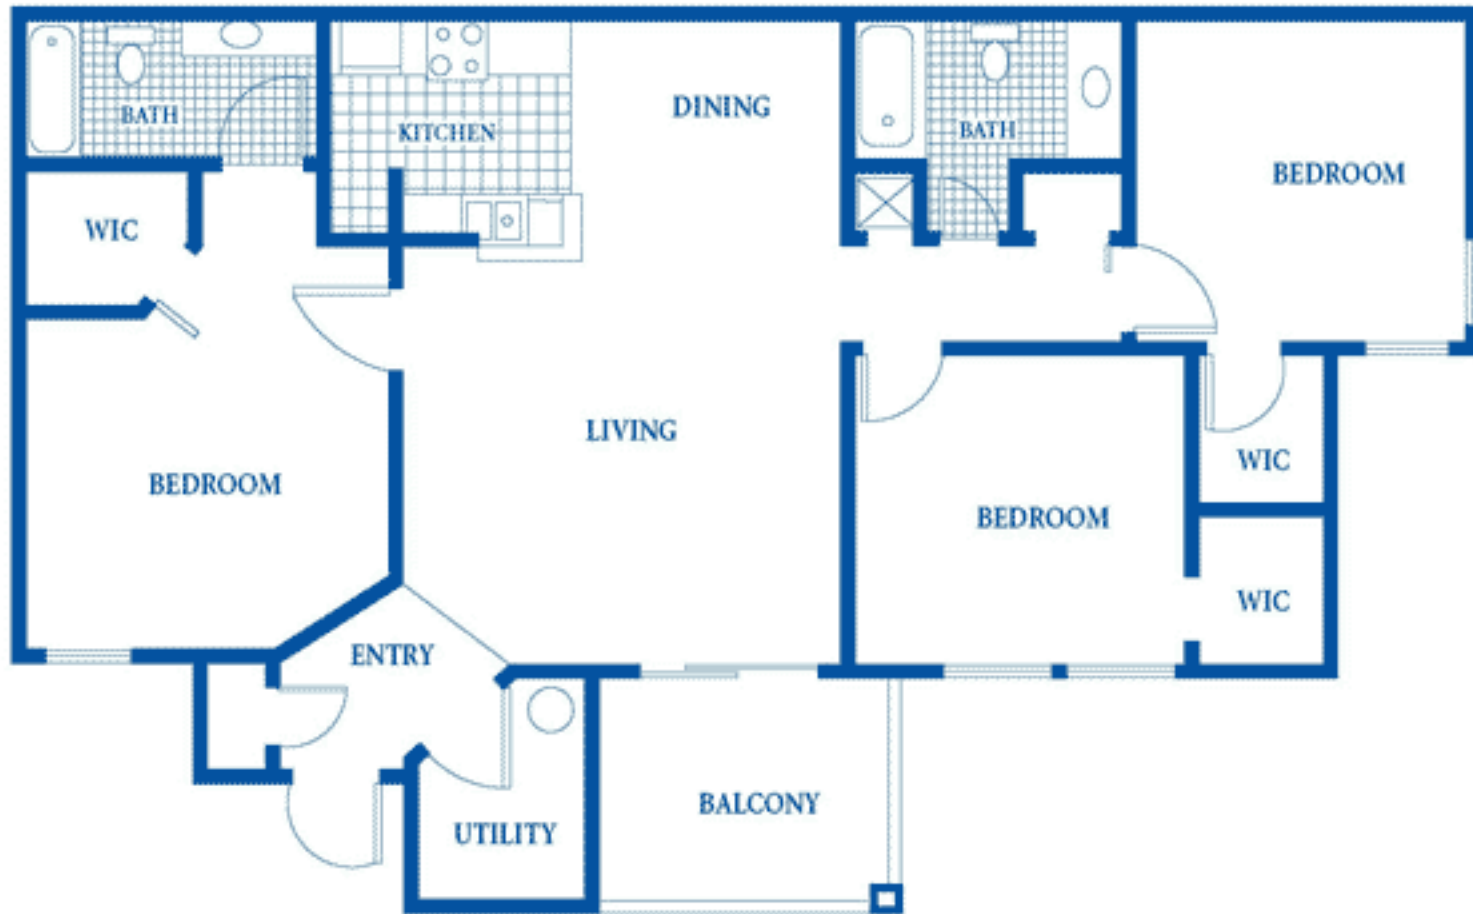

*Sunset*

3 Bedroom, 2 Bath / Approx. 1,218 sq. ft.

*Regency Park  
at  
Lake Mary*

Oral representations cannot be relied upon as correctly stating representations of the developer. For correct representation, make reference to the documents required by section 718.503, Florida statutes, to be furnished by the developer to a buyer or lessee. The developer reserves the right to change and/or alter price, materials, equipment, and design without prior notice.

UNIT SQUARE FOOTAGE WAS COMPUTED TO CENTERLINE OF COMMON WALLS AND TO EXTERIOR FACE OF EXTERIOR WALLS. PRICES, FEATURES AND AVAILABILITY SUBJECT TO CHANGE WITHOUT NOTICE.