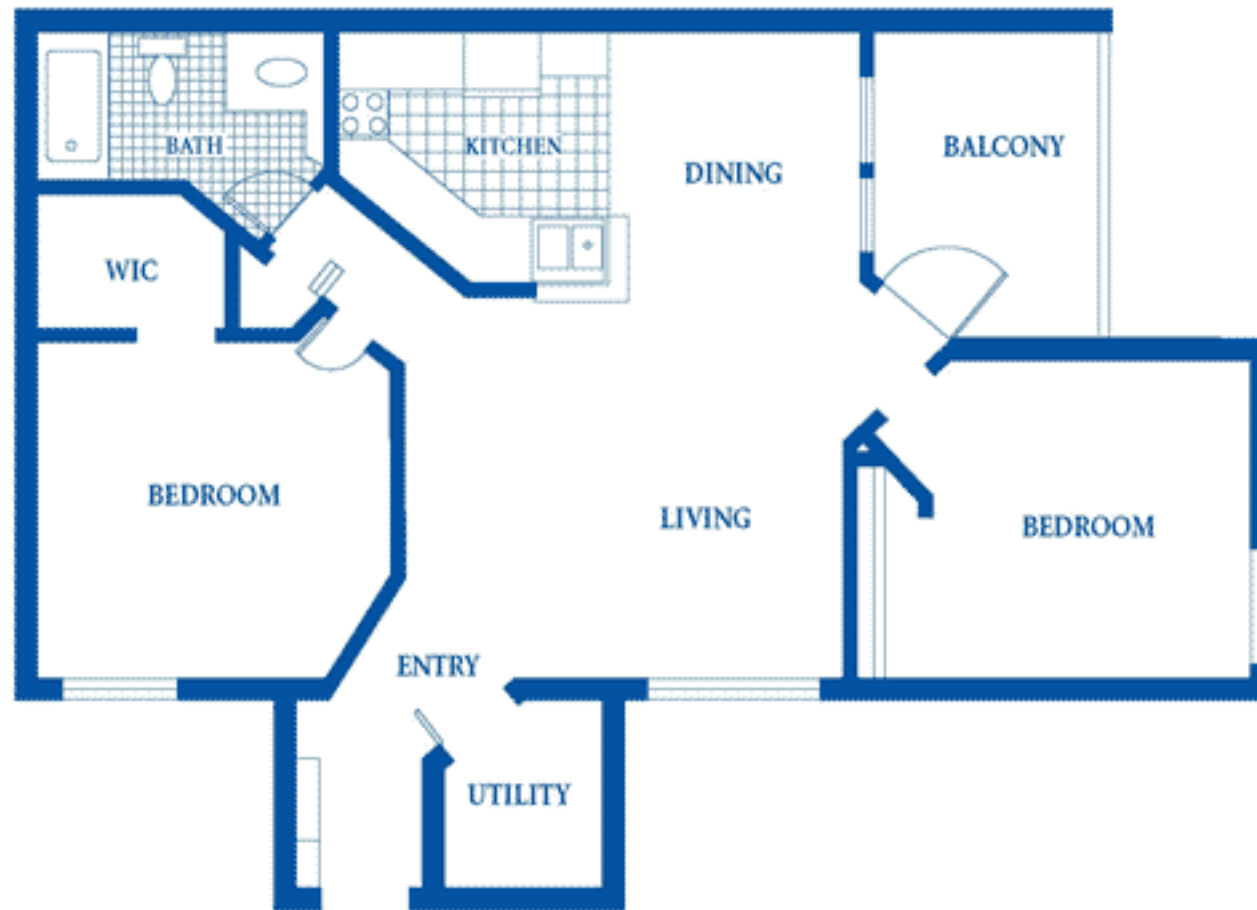

Sand Dollar

2 Bedroom, 1 Bath / Approx. 960 sq. ft.

*Regency Park
at
Lake Mary*