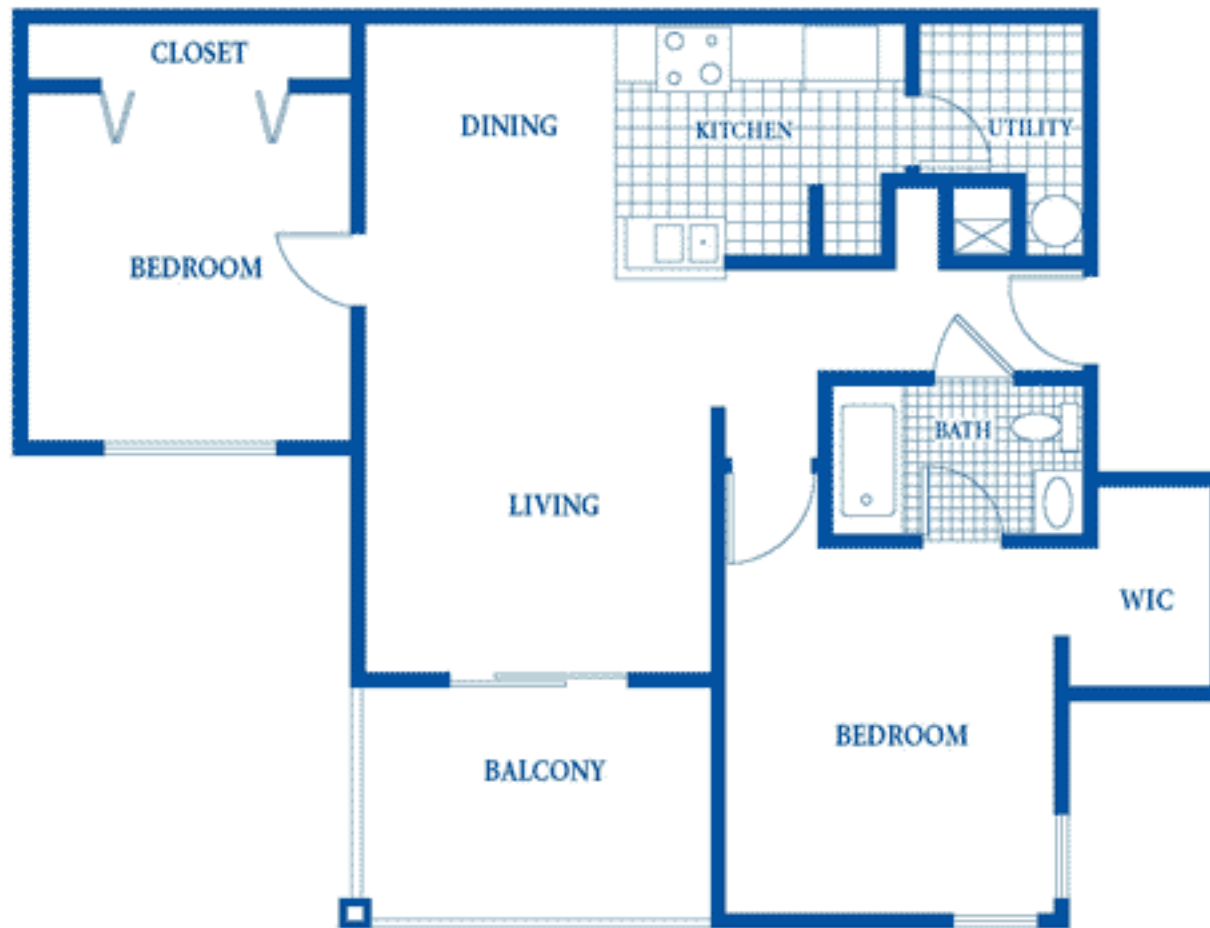

Sand Castle

2 Bedroom, 1 Bath / Approx. 978 sq. ft.

*Regency Park
at
Lake Mary*

Oral representations cannot be relied upon as constituting representations of the developer. For correct representation, make reference to the documents required by section 718.503, Florida statutes, to be furnished by the developer to a buyer or lessee. The developer reserves the right to change and/or alter price, materials, equipment, and design without prior notice.

UNIT SQUARE FOOTAGE WAS COMPUTED TO CENTERLINE OF COMMON WALLS AND TO EXTERIOR FACE OF EXTERIOR WALLS. PRICES, FEATURES AND AVAILABILITY SUBJECT TO CHANGE WITHOUT NOTICE.