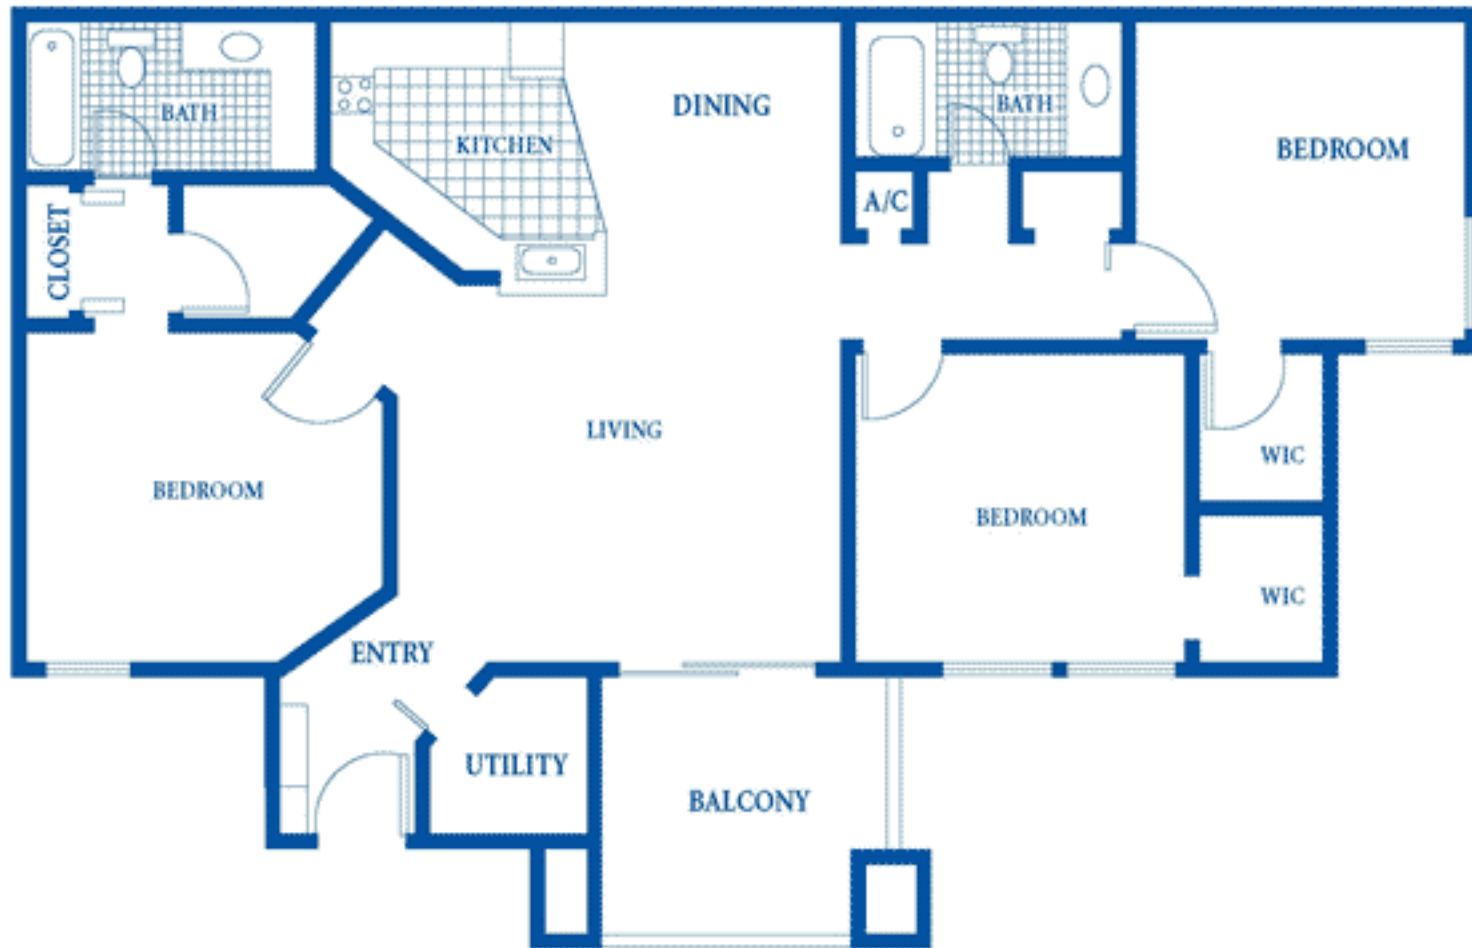

Paradise

3 Bedroom, 2 Bath / Approx. 1,190 sq. ft.

*Regency Park
at
Lake Mary*

Oral representations cannot be relied upon as correctly stating representations of the developer. For correct representation, make reference to the documents required by section 718.503, Florida Statute, to be furnished by the developer to a buyer or lessee. The developer reserves the right to change and/or alter price, materials, equipment, and design without prior notice.

UNIT SQUARE FOOTAGE WAS COMPUTED TO CENTERLINE OF COMMON WALLS AND TO EXTERIOR FACE OF EXTERIOR WALLS. PRICES, FEATURES AND AVAILABILITY SUBJECT TO CHANGE WITHOUT NOTICE.