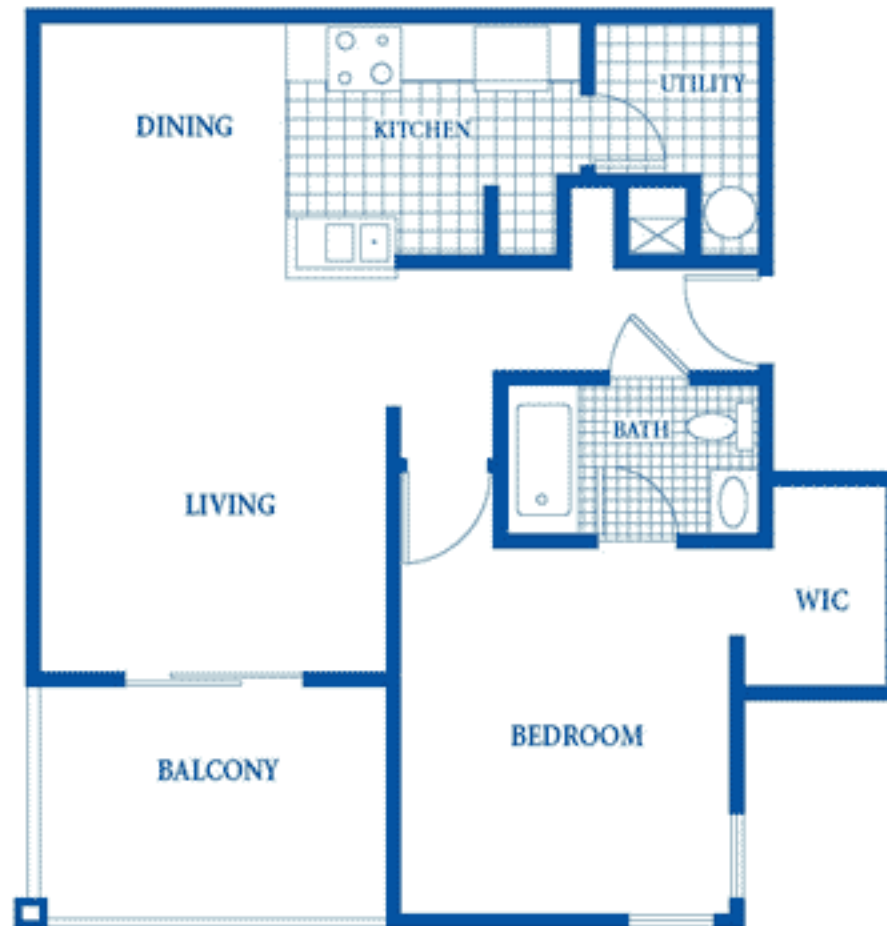

*Palm Breeze**1 Bedroom, 1 Bath / Approx. 851 sq. ft.**Regency Park
at
Lake Mary*

Oral representations cannot be relied upon as conclusively stating representations of the developer. For correct representation, make reference to the documents required by section 718.501, Florida statutes, to be furnished by the developer to a buyer or lessee. The developer reserves the right to change and/or alter price, materials, equipment, and design without prior notice.

UNIT SQUARE FOOTAGE WAS COMPUTED TO CENTERLINE OF COMMON WALLS AND TO EXTERIOR FACE OF EXTERIOR WALLS. PRICES, FEATURES AND AVAILABILITY SUBJECT TO CHANGE WITHOUT NOTICE.