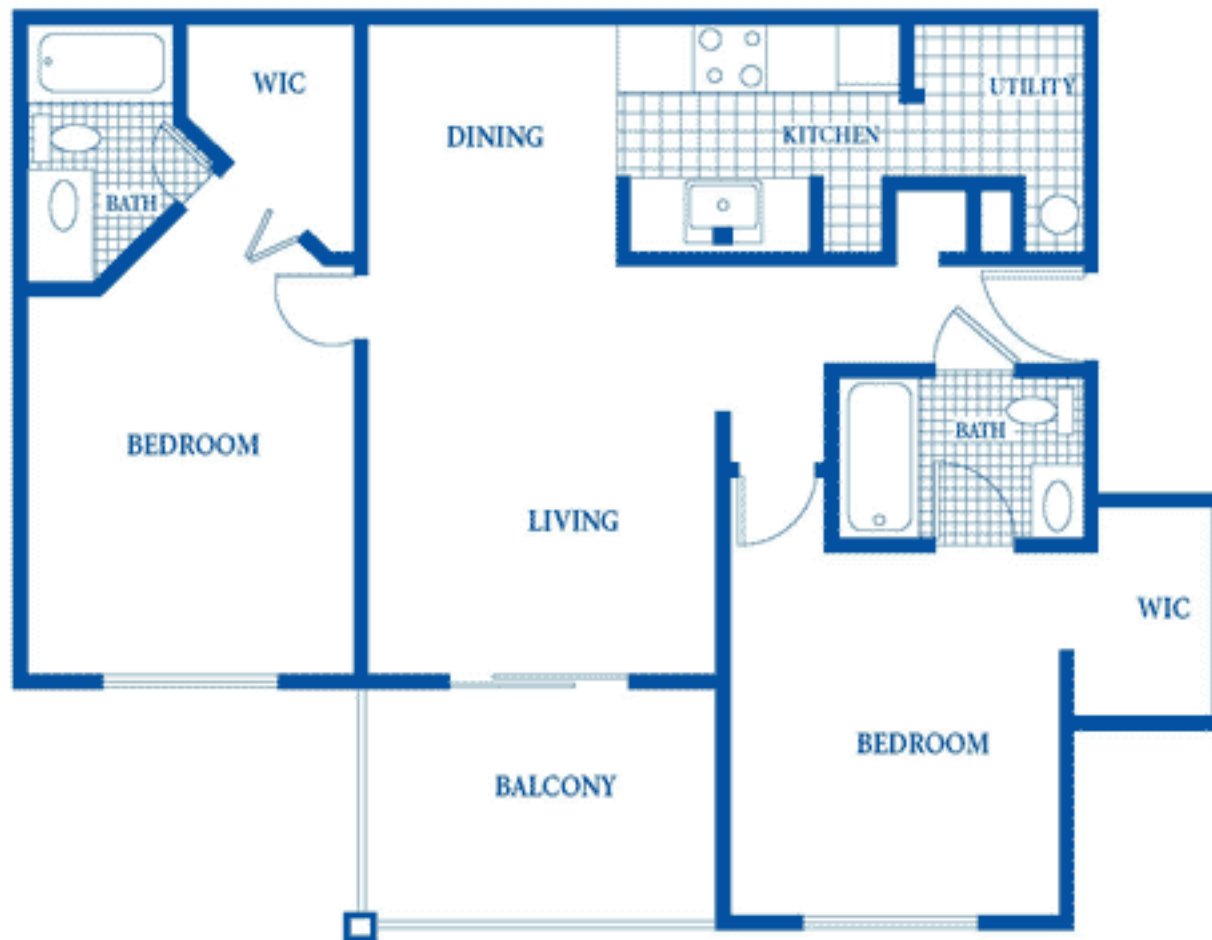

Mirage

2 Bedroom, 2 Bath / Approx. 1,099 sq. ft.

*Regency Park
at
Lake Mary*

Oral representations cannot be relied upon as constituting statements of the developer. For correct representation, make reference to the documents required by section 718.503, Florida statutes, to be furnished by the developer to a buyer or lessee. The developer reserves the right to change and/or alter price, materials, equipment, and design without prior notice.

UNIT SQUARE FOOTAGE WAS COMPUTED TO CENTERLINE OF COMMON WALLS AND TO EXTERIOR FACE OF EXTERIOR WALLS. PRICES, FEATURES AND AVAILABILITY SUBJECT TO CHANGE WITHOUT NOTICE.