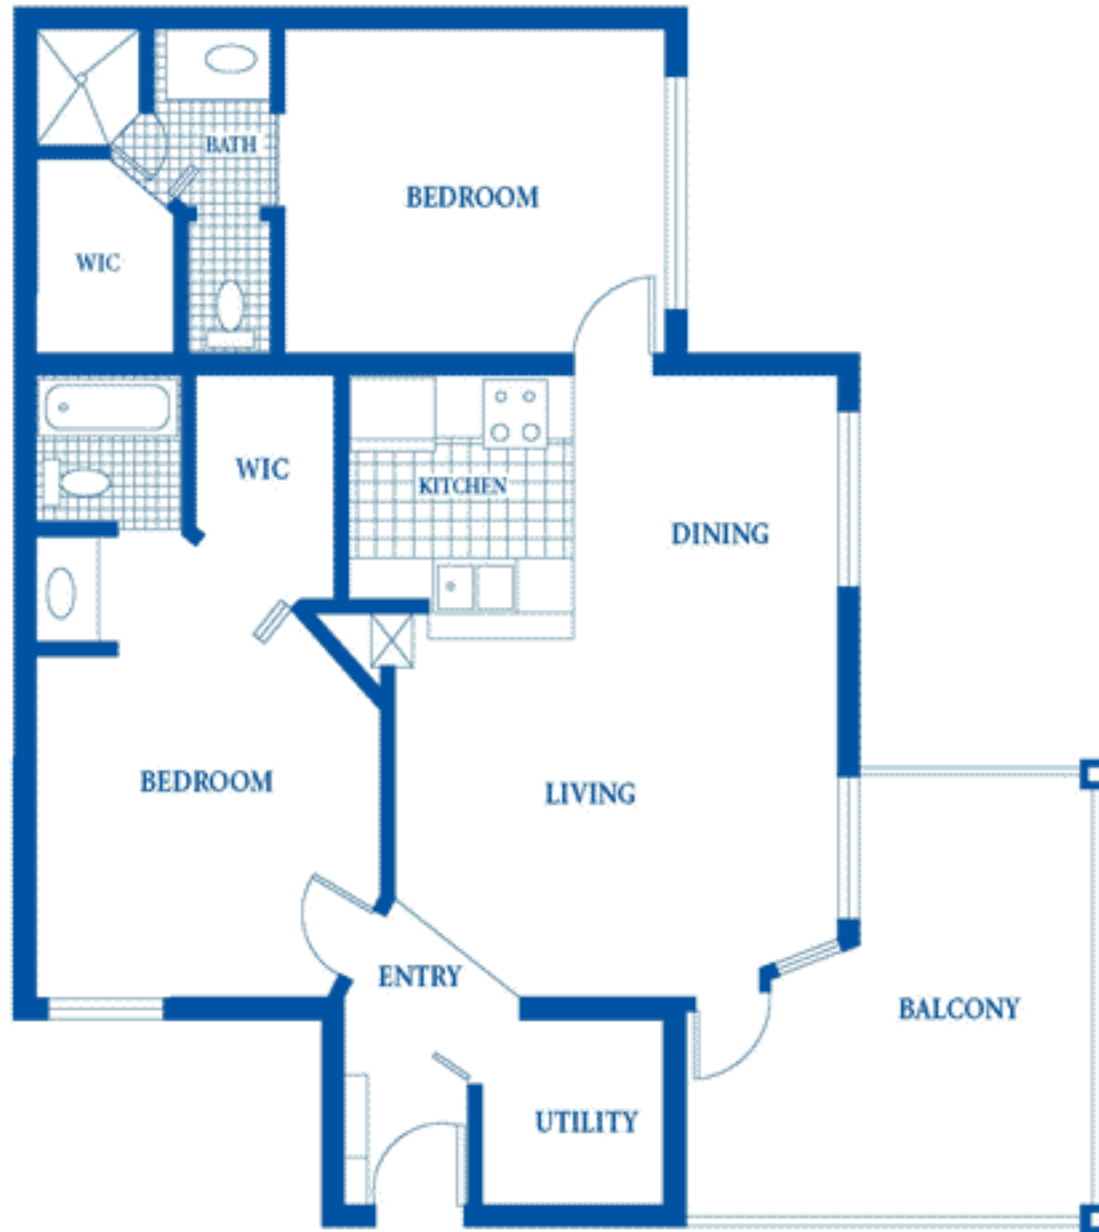

*Flamingo*

2 Bedroom, 2 Bath / Approx. 1,100 sq. ft.

*Regency Park  
at  
Lake Mary*

Oral representations cannot be relied upon as correctly stating representations of the developer. For correct representation, make reference to the documents required by section 718.503, Florida Statutes, to be furnished by the developer to a buyer or lessee. The developer reserves the right to change and/or alter price, materials, equipment, and design without prior notice.

UNIT SQUARE FOOTAGE WAS COMPUTED TO CENTERLINE OF COMMON WALLS AND TO EXTERIOR FACE OF EXTERIOR WALLS. PRICES, FEATURES AND AVAILABILITY SUBJECT TO CHANGE WITHOUT NOTICE.