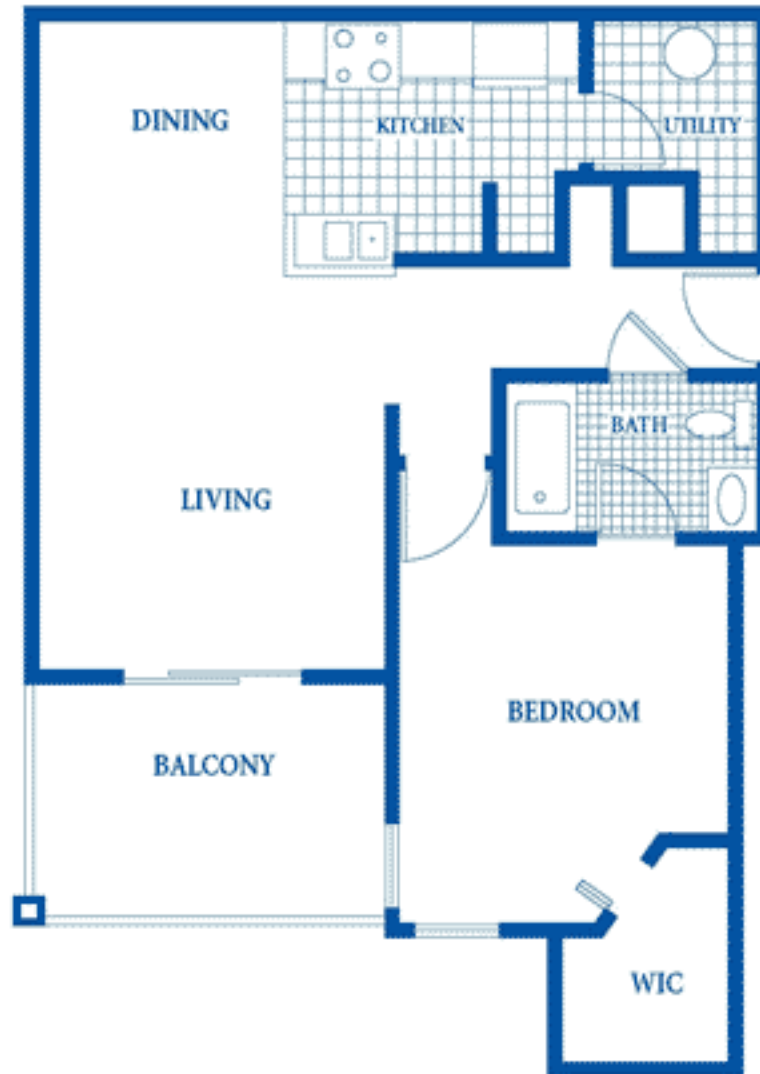

*Cozumel**1 Bedroom, 1 Bath / Approx. 805 sq. ft.**Regency Park  
at  
Lake Mary*

Oral representations cannot be relied upon as correctly stating representations of the developer. For correct representation, make reference to the documents required by section 718.503, Florida statutes, to be furnished by the developer to a buyer or lessee. The developer reserves the right to change and/or alter price, materials, equipment, and design without prior notice.

UNIT SQUARE FOOTAGE WAS COMPUTED TO CENTERLINE OF COMMON WALLS AND TO EXTERIOR FACE OF EXTERIOR WALLS. PRICES, FEATURES AND AVAILABILITY SUBJECT TO CHANGE WITHOUT NOTICE.