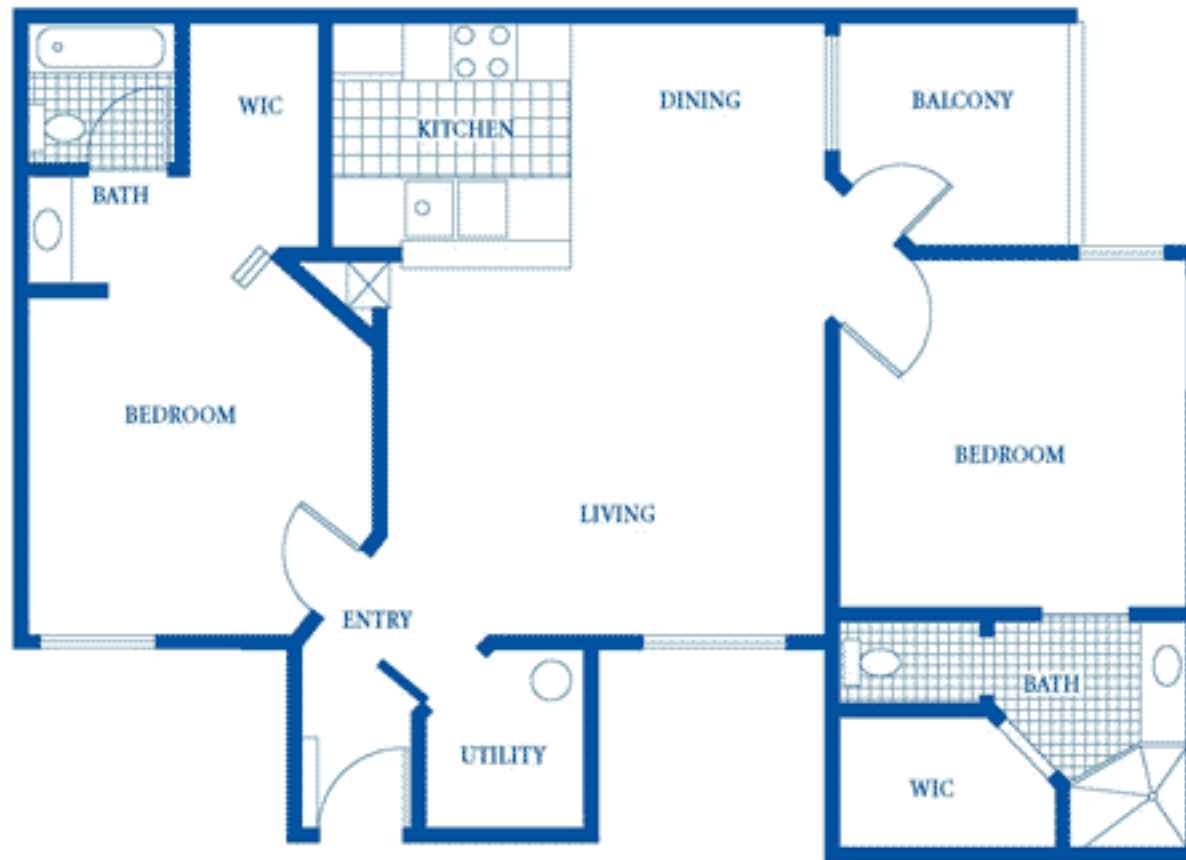

Coral Reef

2 Bedroom, 2 Bath / Approx. 1.015 sq. ft.

*Regency Park
at
Lake Mary*

Oral representations cannot be relied upon as constituting representations of the developer. For correct representation, make reference to the documents required by section 718.501, Florida statutes, to be furnished by the developer to a buyer or lessee. The developer reserves the right to change and/or alter price, materials, equipment, and design without prior notice.

UNIT SQUARE FOOTAGE WAS COMPUTED TO CENTERLINE OF COMMON WALLS AND TO EXTERIOR FACE OF EXTERIOR WALLS. PRICES, FEATURES AND AVAILABILITY SUBJECT TO CHANGE WITHOUT NOTICE.