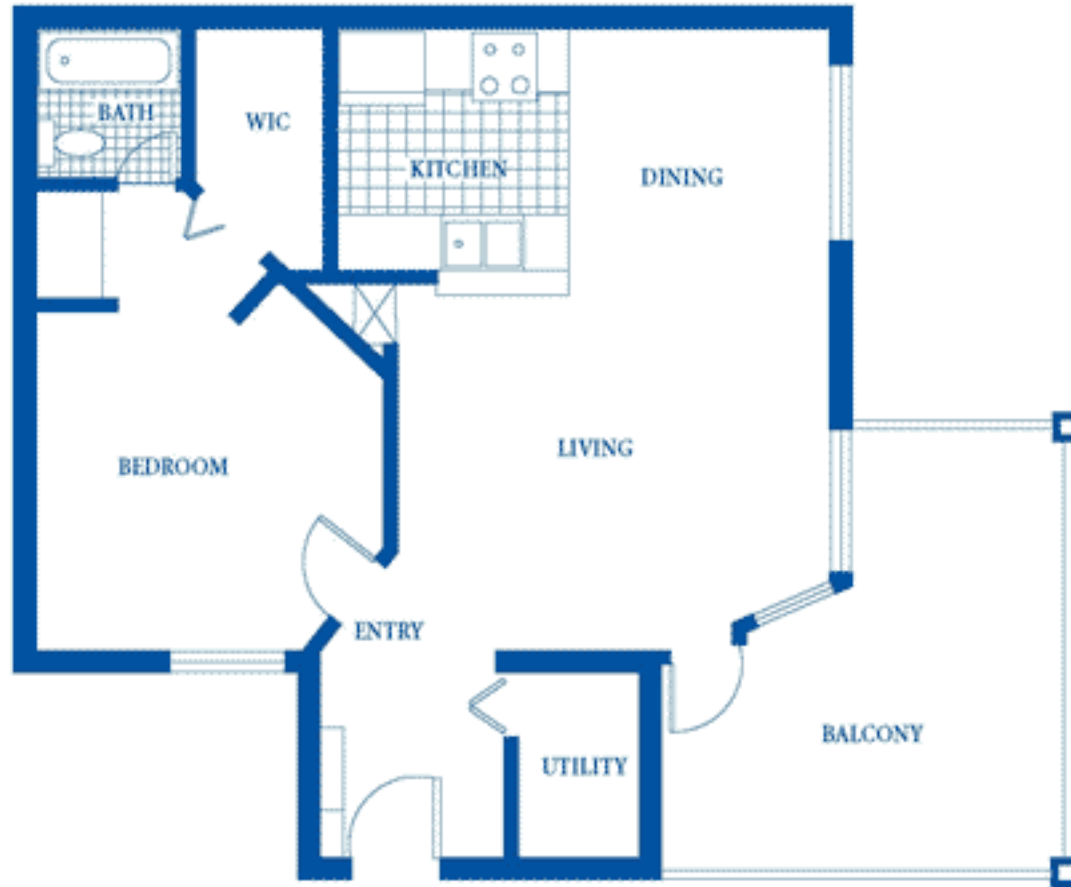

*Calypso**1 Bedroom, 1 Bath / Approx. 852 sq. ft.**Regency Park
at
Lake Mary*

Oral representations cannot be relied upon as correctly stating representations of the developer. For correct representation, make reference to the documents required by section 718.503, Florida statutes, to be furnished by the developer to a buyer or lessee. The developer reserves the right to change and/or alter price, materials, equipment, and design without prior notice.

UNIT SQUARE FOOTAGE WAS COMPUTED TO CENTERLINE OF COMMON WALLS AND TO EXTERIOR FACE OF EXTERIOR WALLS. PRICES, FEATURES AND AVAILABILITY SUBJECT TO CHANGE WITHOUT NOTICE.